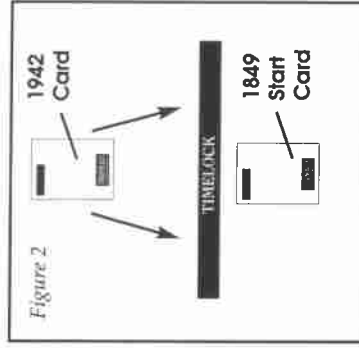

CHRONOLOGY™

a game for all time!

GAME RULES

Number of players: 2-8 players or teams.

Game Contents: 4 packs of 120 (Total 480) Chronology cards.
8 Timelock Markers.

Object of the game: To collect a total of ten cards in your own timeline by correctly guessing where each card should be placed in chronological order.

Setting Up: Break the seal on one pack of Chronology cards. The other packs can be opened later as required. You may shuffle the cards if you wish but this is not essential. Give each player a Timelock Marker.

To Start: Each player selects a single card from the pack and reads it aloud. This card becomes their start card and is placed face up, in front of the player and below the timelock. (See Figure 1)

Play Begins: The youngest player goes first and the player to their right draws a card from the pack and reads the event from the card but **without revealing the date**.

The player has to decide whether the event in question occurred before or after their start card year. If the player answers correctly, they place the new card above the timelock marker, to the left or right (before or after) their start card. (See Figure 2)

If the card has been placed correctly, play continues with the same player. Another card is drawn and the event read aloud. The player decides whether this next event comes before, after, or in between the cards in his timeline. (See Figure 3)

After answering each question correctly, the player has an option. He may continue to play, or he may pass to the next player.